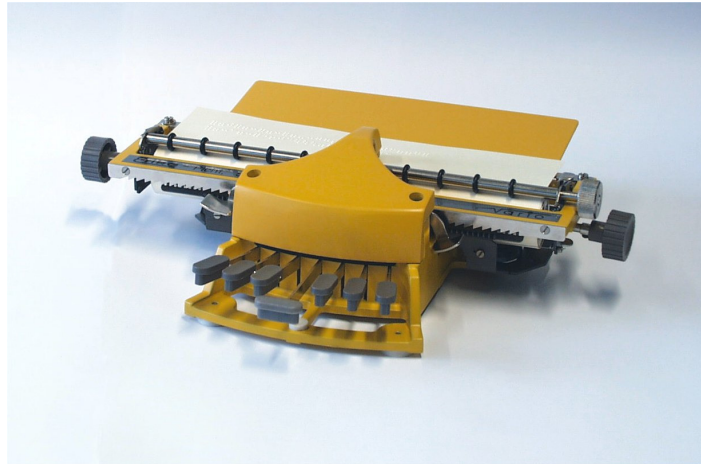

## Mechanical Braille Writer

With the mechanical Braille Writer Erika Picht you can write single sided braille on sheets of paper. There are different models of the Erika Picht for two different line spacing and one hand use. The Erika Picht is an easy to use and solid Braille Writer.

### Main features

- 6-dots braille
- left and right margin adjustable
- acoustic signal 6 char. before line end
- backspace key
- line space key
- inscription of Dymo-label-tapes possible
- integrated reading table
- feet's of rubber for non-slip use

### depending on type

- additional line spacing 13mm