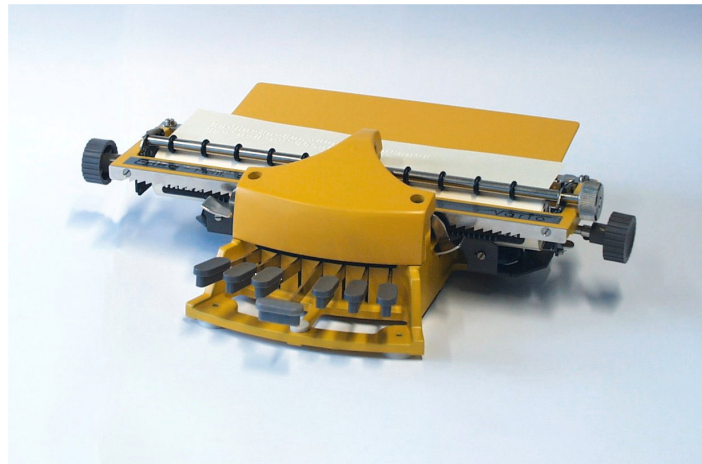

## Mechanical Braille Writer for 6 or 8 Dots

With the mechanical Braille Writer Erika Picht you can write single sided braille on sheets of paper. There are different models of the Erika Picht for two different line spacing and one hand use. The Erika Picht is an easy to use and solid Braille Writer.

### Main features

- 6-dots braille
- left and right margin adjustable
- acoustic signal 6 char. before line end
- backspace key
- line space key
- inscription of Dymo-label-tapes possible
- integrated reading table
- feet's of rubber for non-slip use

### depending on type

- additional line spacing 13mm